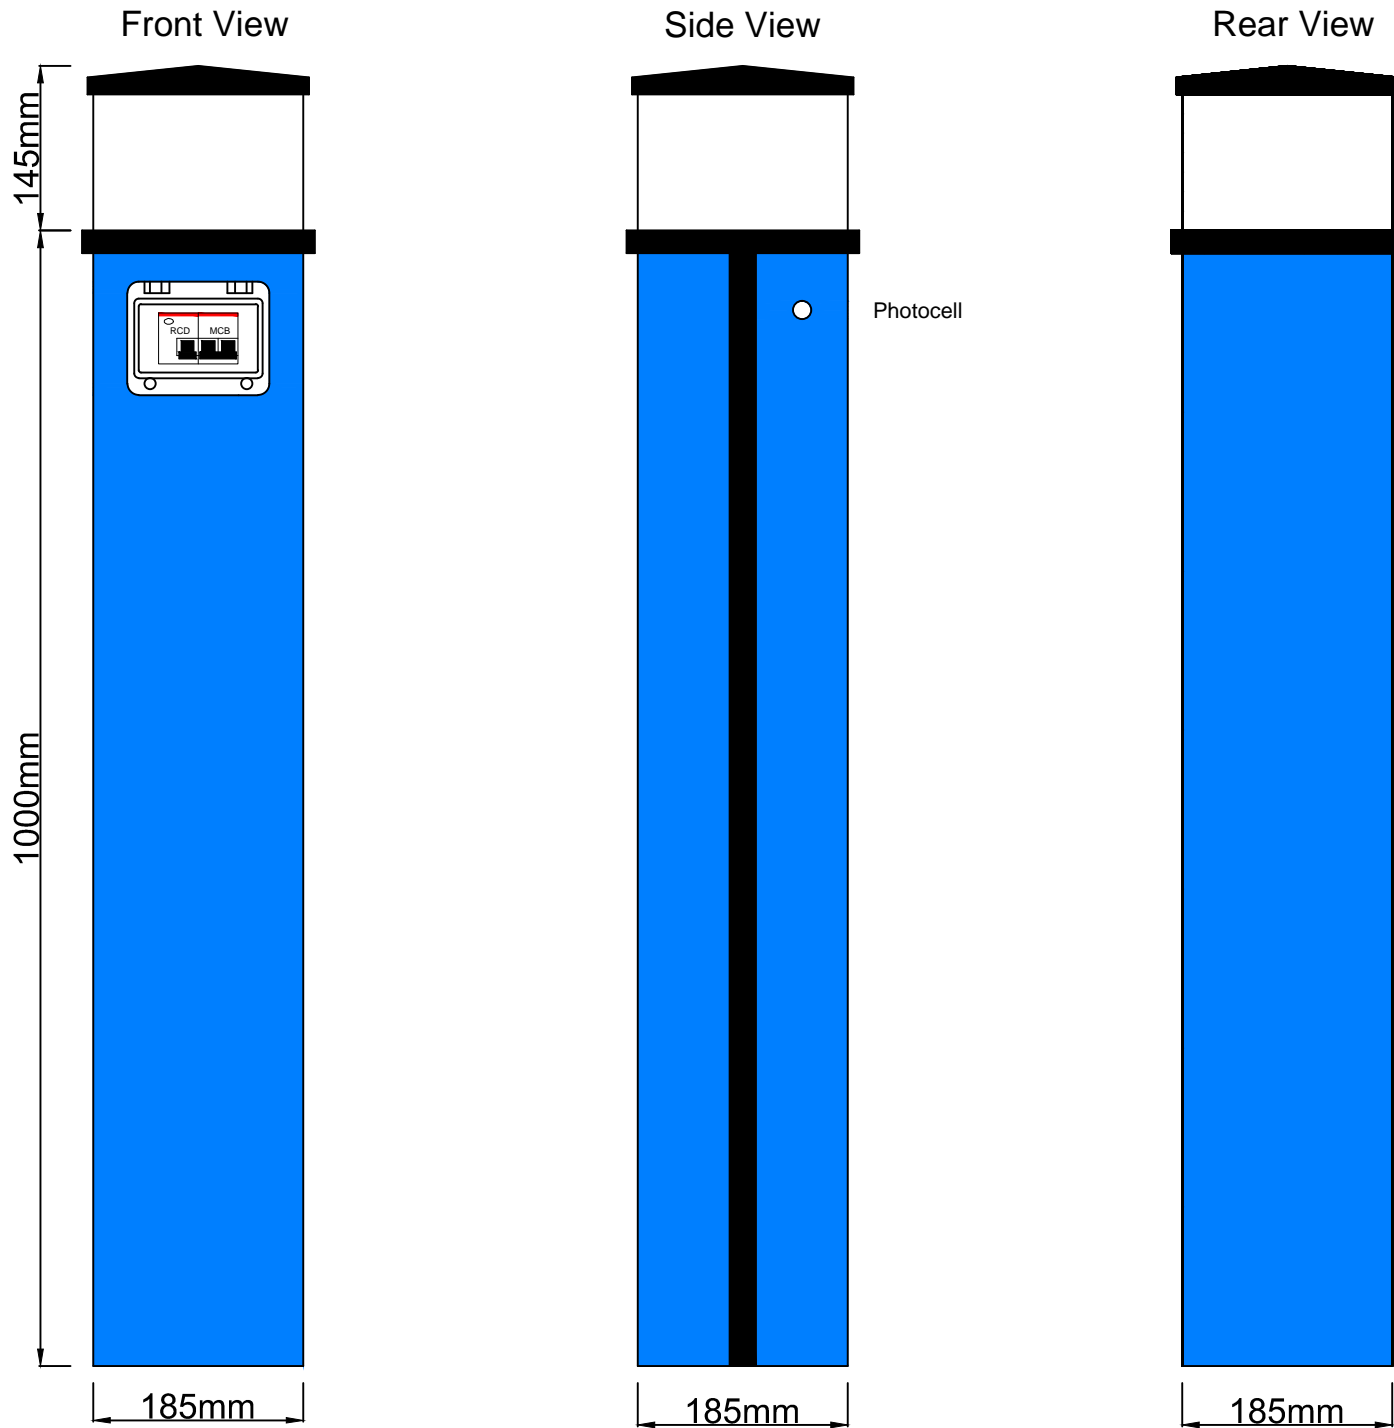

1000mm Original Pedestal

Incorporating:

- 1 x 6 MOD Reset Window
- 1 x Photocell Controlled Standard Lighting with 6amp MCB 230v 6A 2 pol, 6amp RCD 230v 30mA 2 pol
- 1 x Set of Terminals 3 x 16mm²
- 1 x Brass Gland Plate
- 1 x Splash Mat