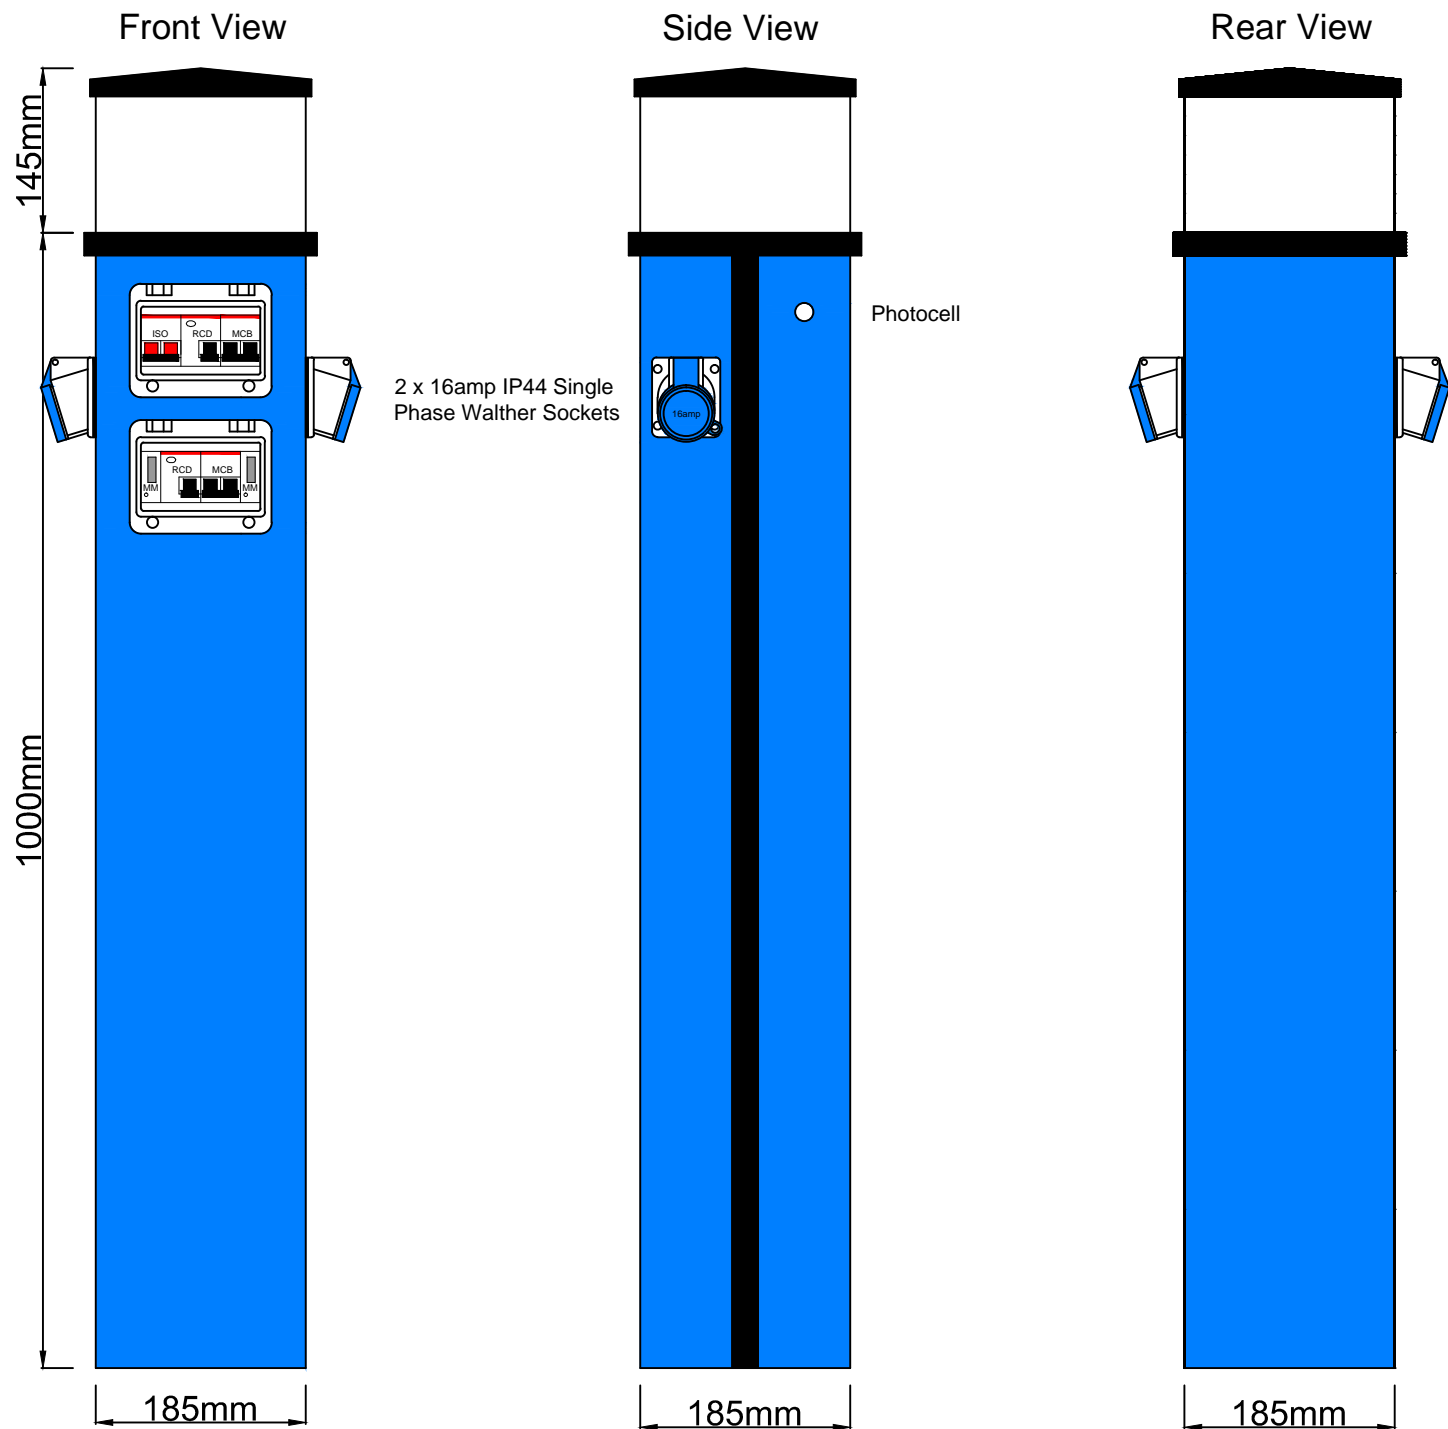

1000mm Original Pedestal

Incorporating:

- 2 x IP44 CEE Sockets 230v 16A Walther
- 2 x MCB 230v 2 pol 16A C ABB
- 2 x RCD 230v / 30mA 25A ABB
- 2 x 1 MOD Mini kwh Meters
- 1 x 100amp ABB 2 Pole Isolator
- 2 x 6 MOD Reset Windows
- 1 x Photocell Controlled Standard Lighting with 6amp MCB 230v 6A 2 pol
- 1 x Set of Terminals 3 x 16mm²
- 1 x Brass Gland Plate
- 1 x Splash Mat