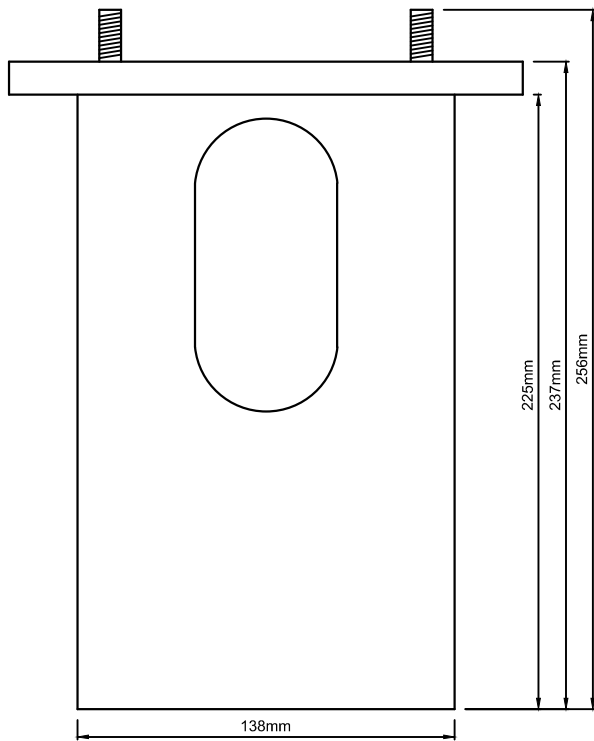

PLAN VIEW

FRONT VIEW

SIDE VIEW

Original Ground Mounting Base

ROLLINS MARINE & CARAVAN SERVICES

Tretton Manor Barns, Lowgate,
Tydd St Mary, Wisbech,
Cambridgeshire
PE13 5PD
ENGLAND

Tel. +44 (0) 1945 871412
www.rmcs.co.uk