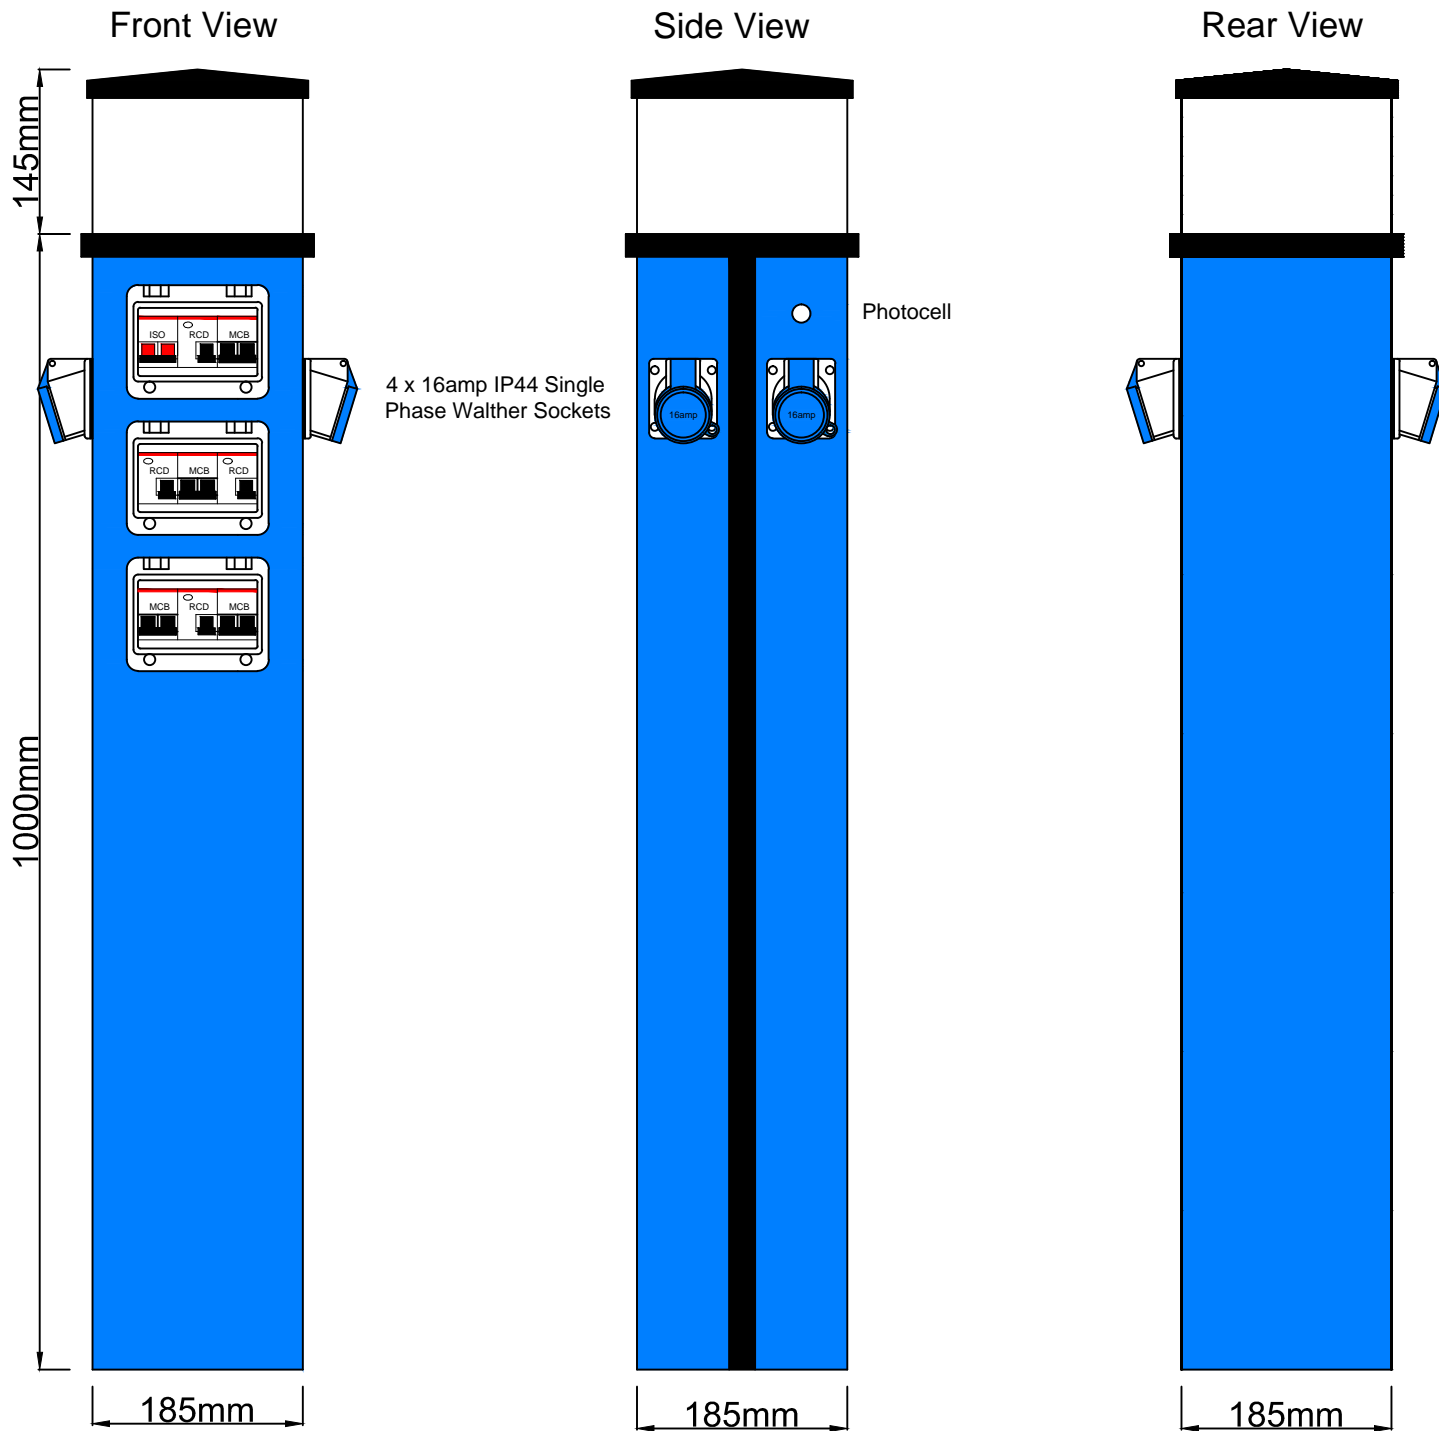

1000mm Original Pedestal

Incorporating:

- 4 x IP44 CEE Sockets 230v 16A Walther
- 4 x MCB 230v 2 pol 16A C ABB
- 4 x RCD 230v / 30mA 25A ABB
- 1 x 100amp ABB 2 Pole Isolator
- 3 x 6 MOD Reset Windows
- 1 x Photocell Controlled Standard Lighting with 6amp MCB 230v 6A 2 pol
- 1 x Set of Terminals 3 x 16mm²
- 1 x Brass Gland Plate
- 1 x Splash Mat