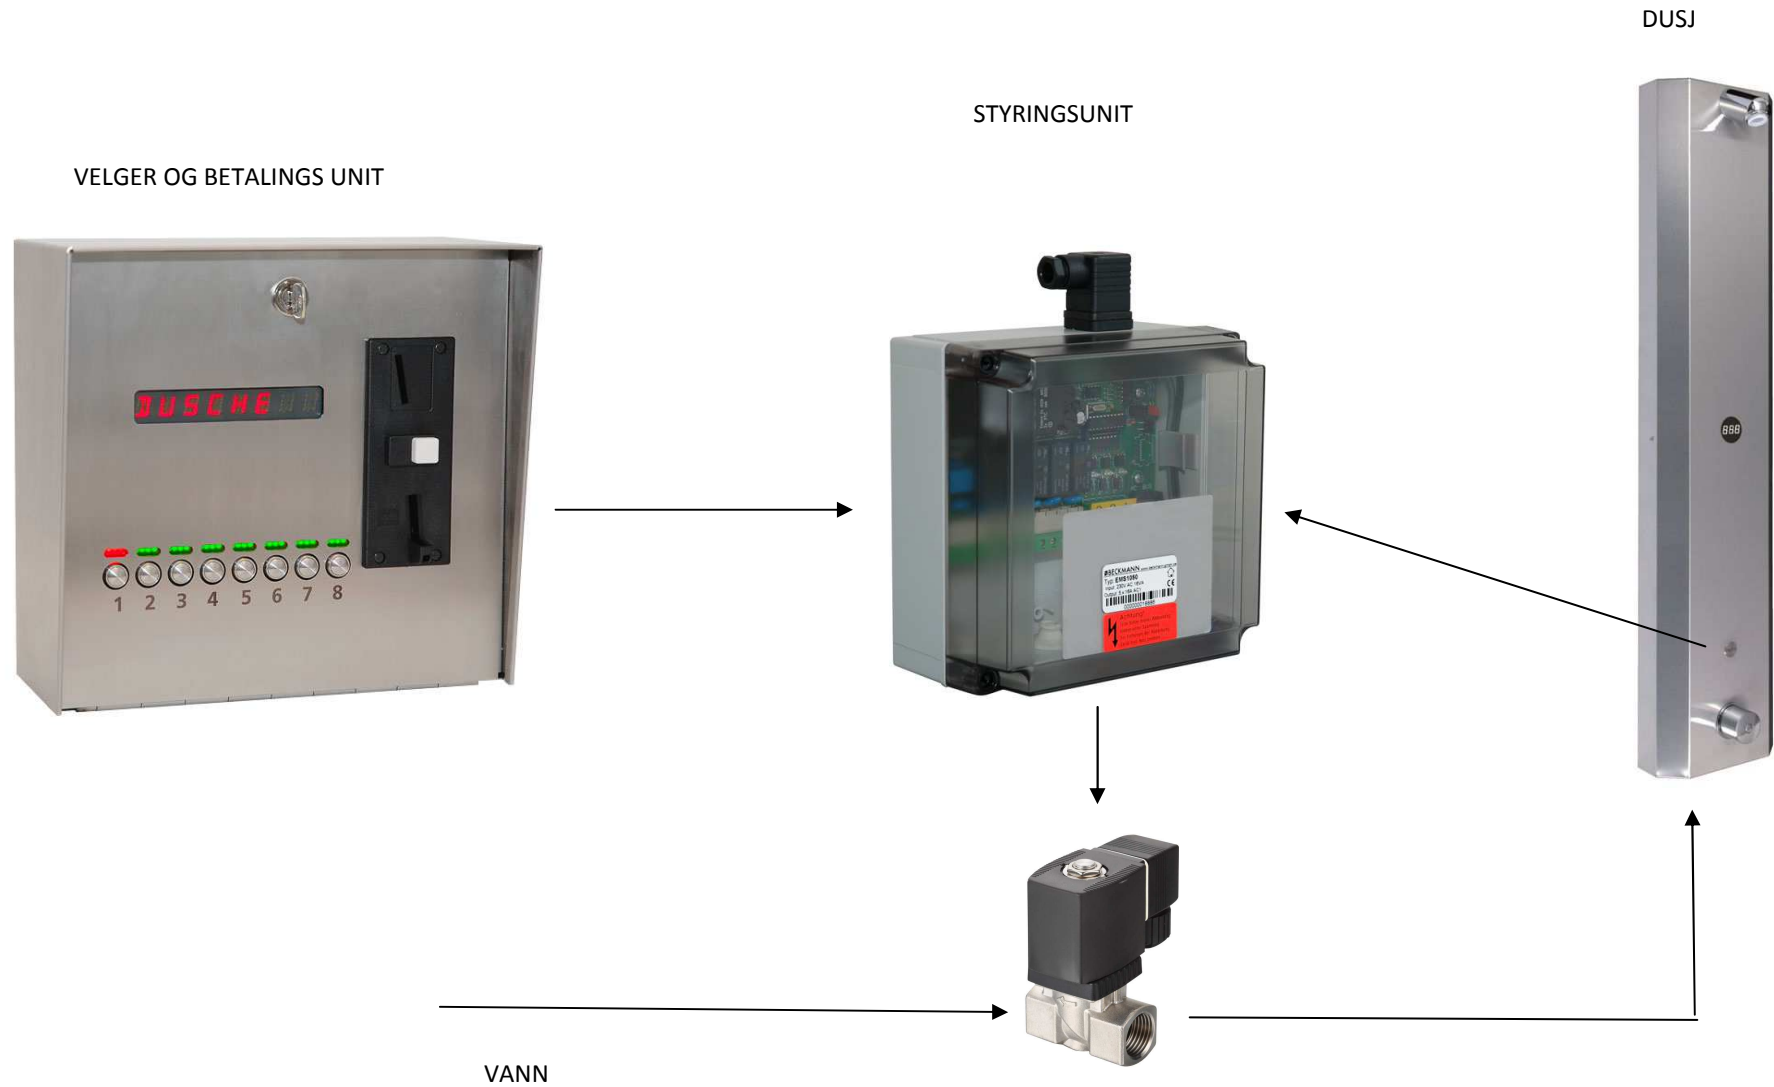

# PRINSIPPSKISSE EMS-1040/1080 DUSJ

EMS-SHOWER

SUPPLY: 12VAC/DC