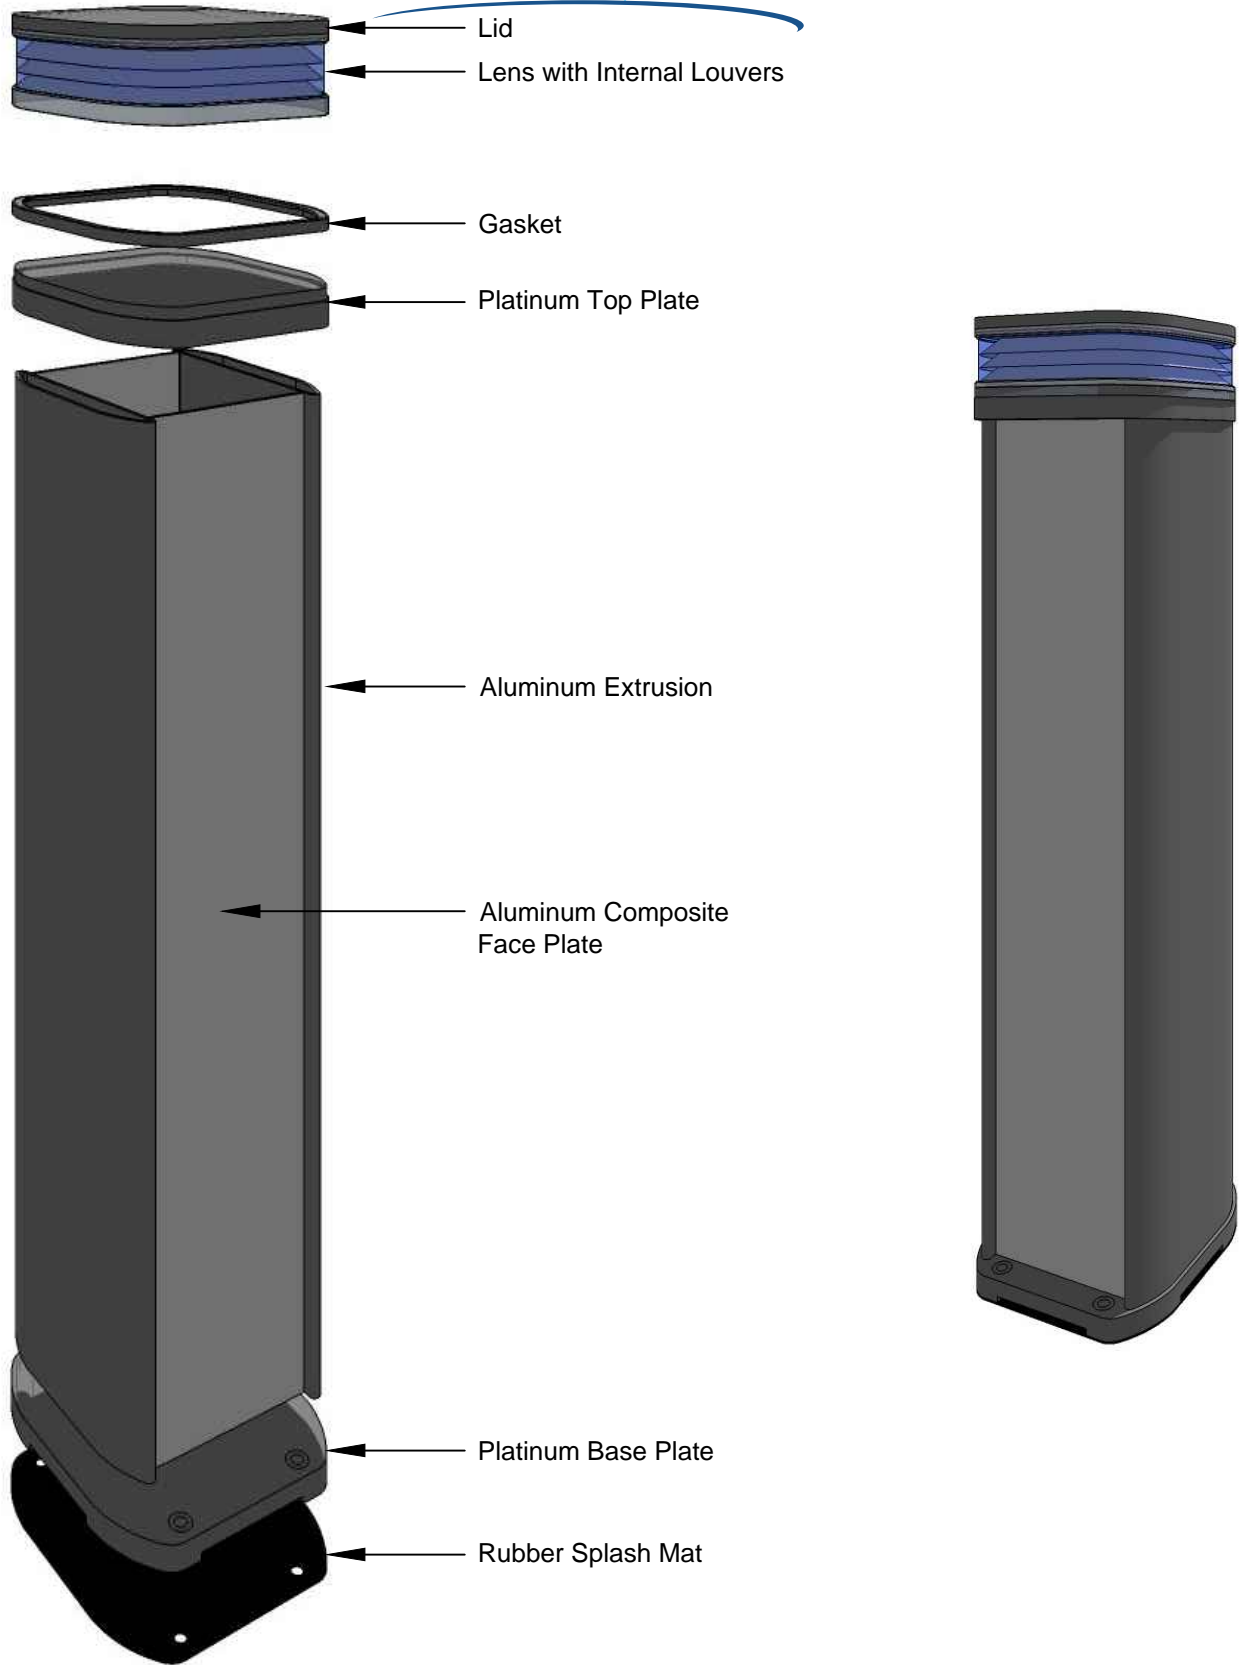

Platinum Pedestals

Platinum Pedestal 3D Product Construction

TG ELECTRONICS

**ROLLINS MARINE &
CARAVAN SERVICES**

Tretton Manor Barns, Lowgate,
Tydd St Mary, Wisbech,
Cambridgeshire
PE13 5PD
ENGLAND

Tel. +44 (0) 1945 871412
www.rmcs.co.uk