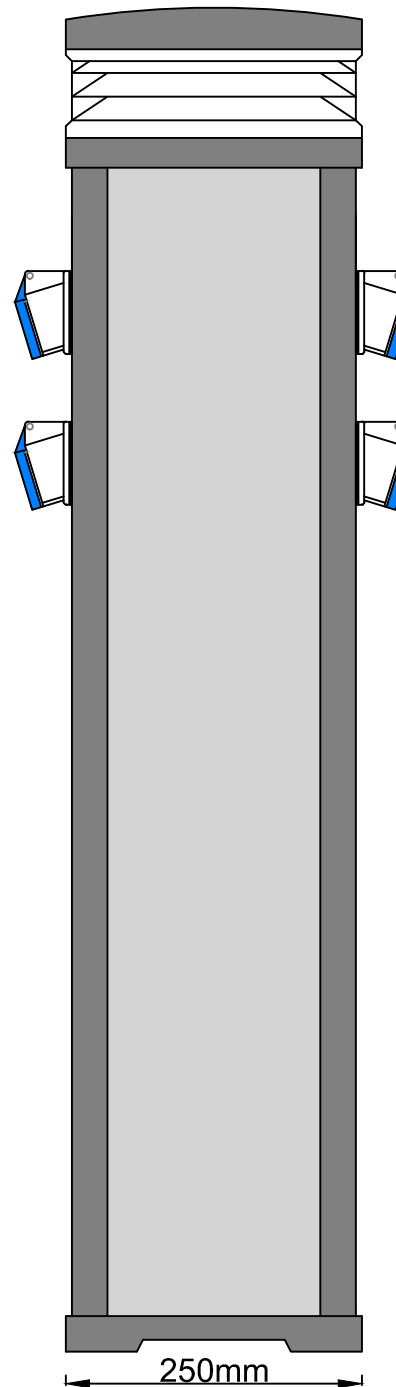

Front View

Side View

Rear View

# 1000mm 4 Way Platinum Pedestal

## Incorporating:

- 4 x 16amp Single Phase Lockable Sockets
- 4x 16amp 2 pole MCBs (ABB)
- 4 x 25amp 30mA 2 Pole RCDs (ABB)
- 1 x 100amp 2 pole Isolator
- 4 x 1 MOD Kwh Mini Meters
- 3 x 8 MOD Australian Reset Windows
- 1 x Photocell Controlled Standard Illumination with 1 x 6amp ABB 2 Pole Type C MCB