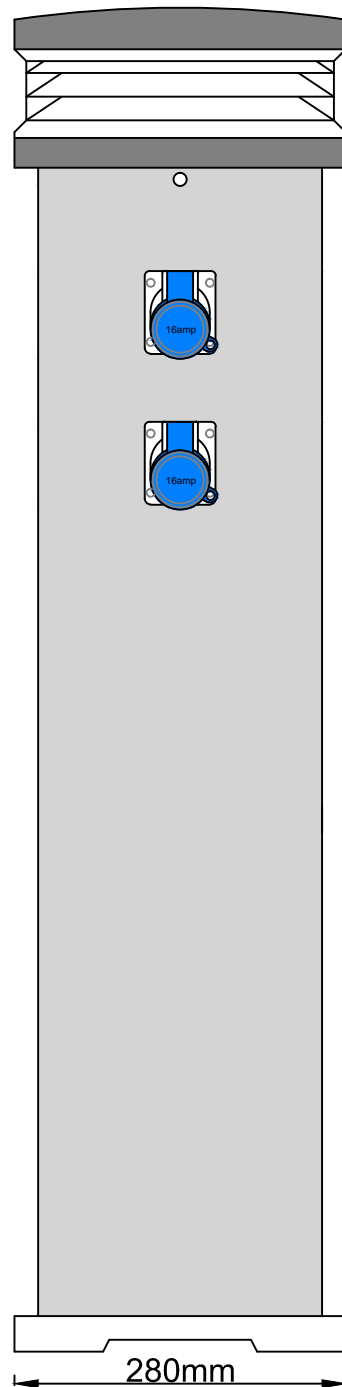

Front View

Side View

Rear View

# 1000mm 4 Way Platinum Pedestal

## Incorporating:

- 4 x 16amp Single Phase Lockable Sockets
- 4x 16amp 2 pole MCBs (ABB)
- 4 x 25amp 30mA 2 Pole RCDs (ABB)
- 1 x 100amp 2 pole Isolator
- 4 x 1 MOD Kwh Mini Meters
- 3 x 8 MOD Australian Reset Windows
- 1 x Photocell Controlled Standard Illumination with 1 x 6amp ABB 2 Pole Type C MCB