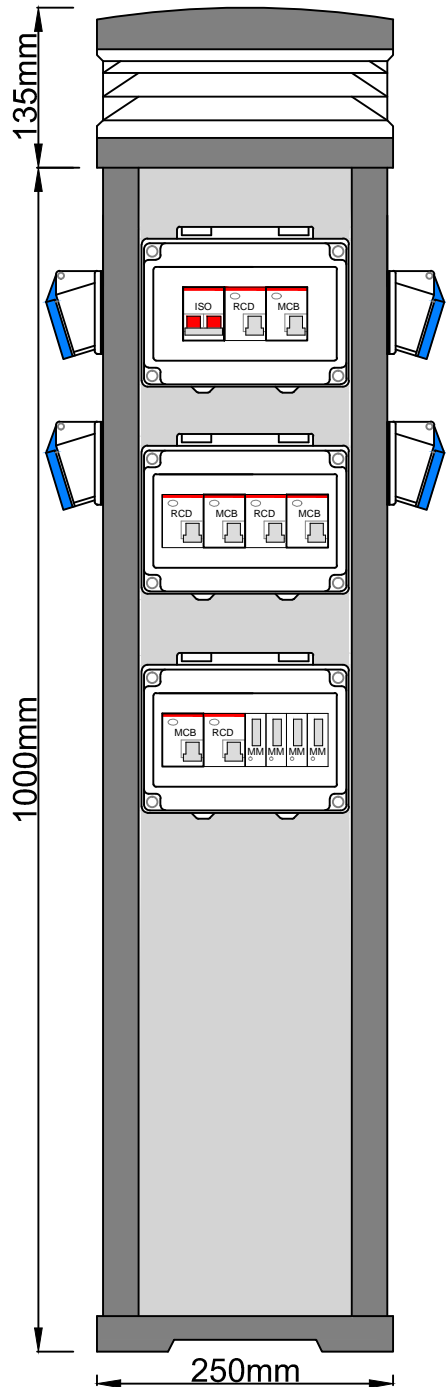

Front View

Side View

Rear View

# 1000mm 4 Way Platinum Pedestal

## Incorporating:

- 4 x 16amp Single Phase Lockable Sockets
- 4x 16amp 2 pole MCBs (ABB)
- 4 x 25amp 30mA 2 Pole RCDs (ABB)
- 1 x 100amp 2 pole Isolator
- 4 x 1 MOD Kwh Mini Meters
- 3 x 8 MOD Australian Reset Windows
- 1 x Photocell Controlled Standard Illumination with 1 x 6amp ABB 2 Pole Type C MCB