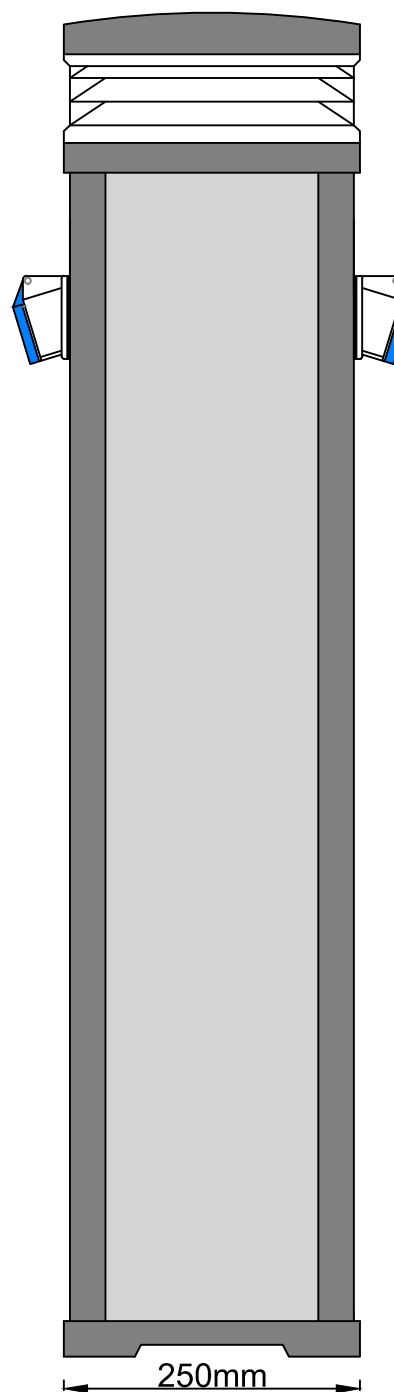

Front View

Side View

Rear View

1000mm 2 Way Platinum Pedestal

Incorporating:

- 2 x 16amp Single Phase Lockable Sockets
- 2x 16amp 2 pole MCBs (ABB)
- 2 x 25amp 30mA 2 Pole RCDs (ABB)
- 1 x 100amp 2 pole Isolator
- 2 x 1 MOD Kwh Mini Meters
- 2 x 8 MOD Australian Reset Windows
- 1 x Photocell Controlled Standard Illumination with 1 x 6amp ABB 2 Pole Type C MCB