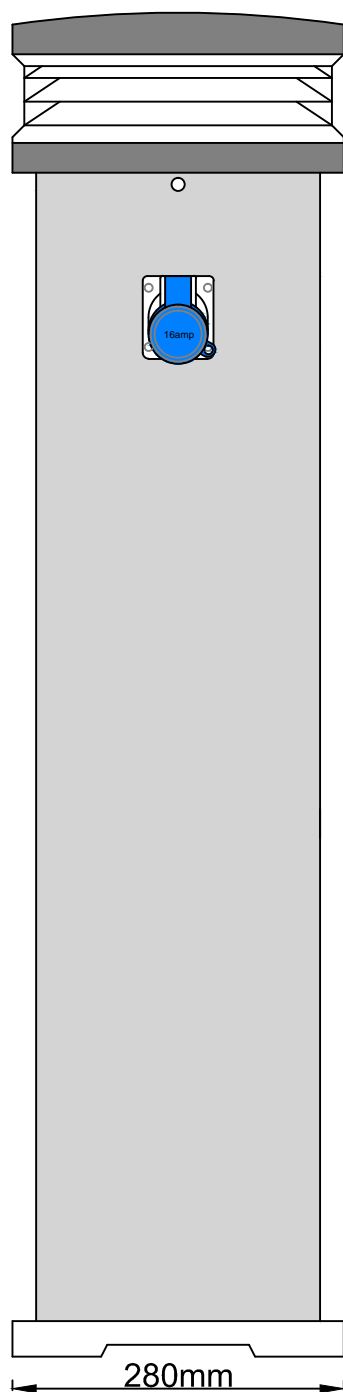

Front View

Side View

Rear View

1000mm 2 Way Platinum Pedestal

Incorporating:

- 2 x 16amp Single Phase Lockable Sockets
- 2x 16amp 2 pole MCBs (ABB)
- 2 x 25amp 30mA 2 Pole RCDs (ABB)
- 1 x 100amp 2 pole Isolator
- 2 x 1 MOD Kwh Mini Meters
- 2 x 8 MOD Australian Reset Windows
- 1 x Photocell Controlled Standard Illumination with 1 x 6amp ABB 2 Pole Type C MCB