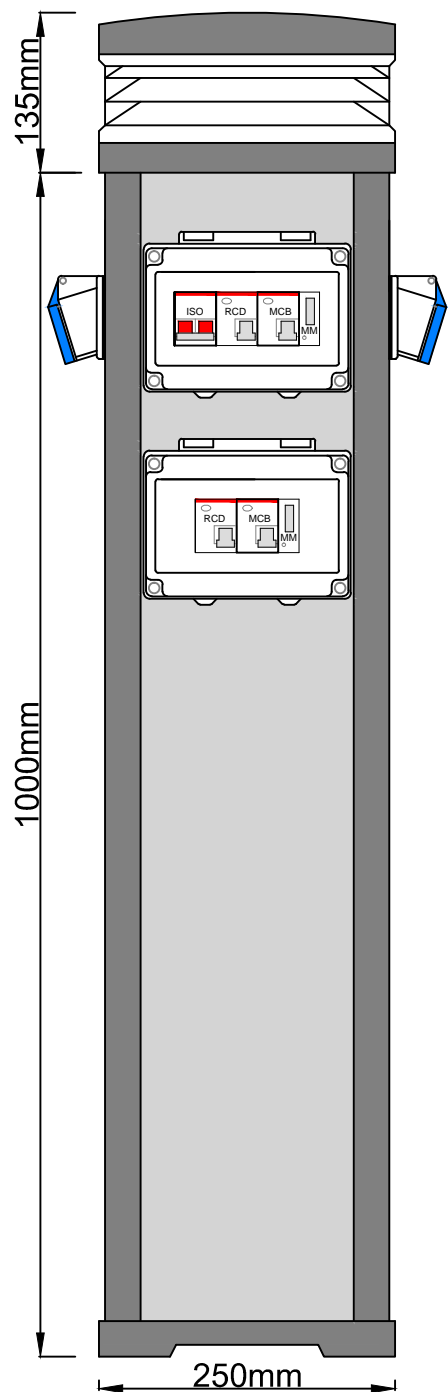

Front View

Side View

Rear View

1000mm 2 Way Platinum Pedestal

Incorporating:

- 2 x 16amp Single Phase Lockable Sockets
- 2x 16amp 2 pole MCBs (ABB)
- 2 x 25amp 30mA 2 Pole RCDs (ABB)
- 1 x 100amp 2 pole Isolator
- 2 x 1 MOD Kwh Mini Meters
- 2 x 8 MOD Australian Reset Windows
- 1 x Photocell Controlled Standard Illumination with 1 x 6amp ABB 2 Pole Type C MCB