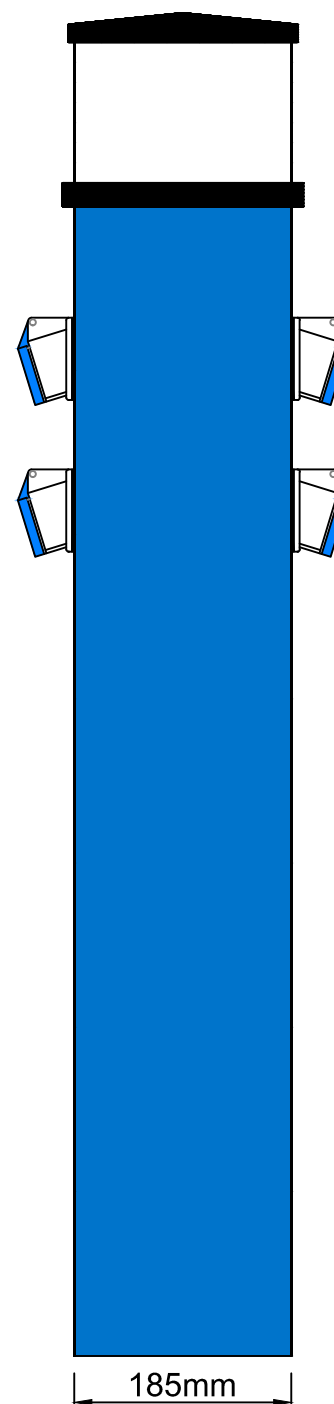

Front View

Side View

Rear View

1000mm 4 Way Original Pedestal

Incorporating:

- 4 x 16amp Single Phase Lockable Sockets
- 4 x 16amp 2 pole MCBs (ABB)
- 4 x 25amp 30mA 2 Pole RCDs (ABB)
- 1 x 100amp 2 pole Isolator
- 4 x 1 MOD Kwh Mini Meters
- 3 x 8 MOD Reset Window
- 1 x Photocell Controlled Standard Illumination with 1 x 6amp ABB 2 Pole Type C MCB