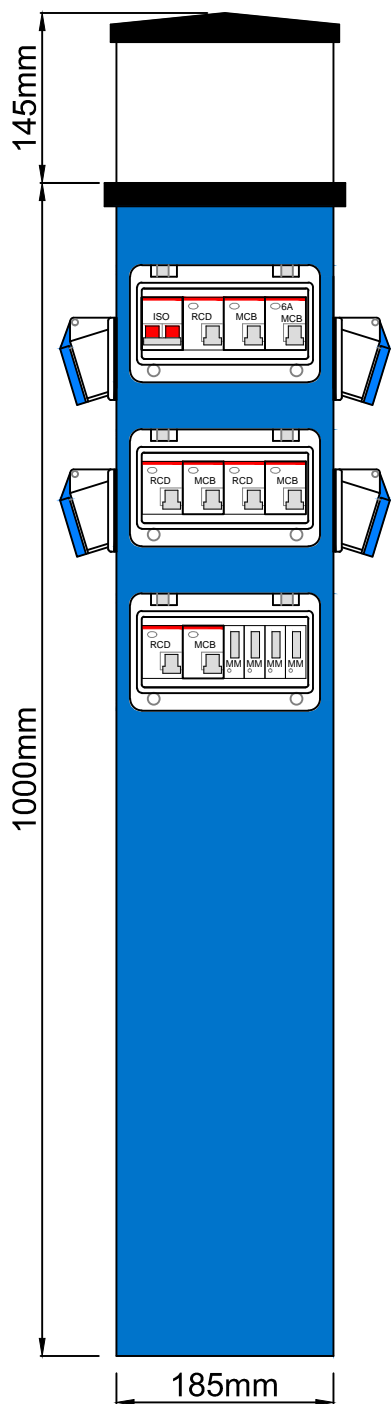

Front View

Side View

Rear View

1000mm 4 Way Original Pedestal

Incorporating:

- 4 x 16amp Single Phase Lockable Sockets
- 4 x 16amp 2 pole MCBs (ABB)
- 4 x 25amp 30mA 2 Pole RCDs (ABB)
- 1 x 100amp 2 pole Isolator
- 4 x 1 MOD Kwh Mini Meters
- 3 x 8 MOD Reset Window
- 1 x Photocell Controlled Standard Illumination with 1 x 6amp ABB 2 Pole Type C MCB