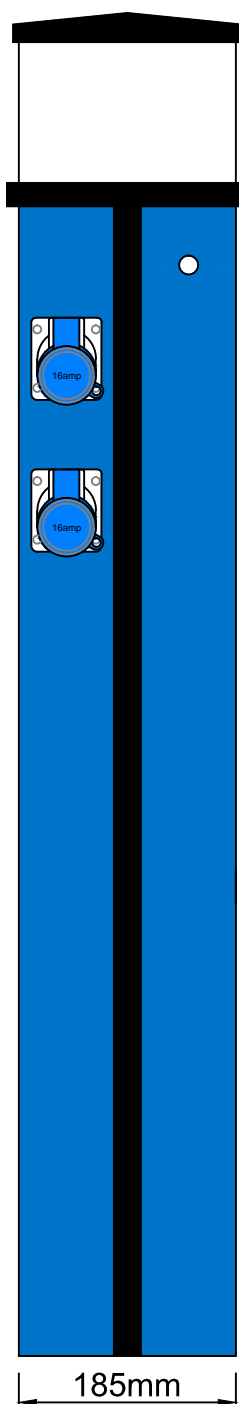

Front View

Side View

Rear View

1000mm 4 Way Original Pedestal

Incorporating:

- 4 x 16amp Single Phase Lockable Sockets
- 4 x 16amp 2 pole MCBs (ABB)
- 4 x 25amp 30mA 2 Pole RCDs (ABB)
- 1 x 100amp 2 pole Isolator
- 4 x 1 MOD Kwh Mini Meters
- 3 x 8 MOD Reset Window
- 1 x Photocell Controlled Standard Illumination with 1 x 6amp ABB 2 Pole Type C MCB