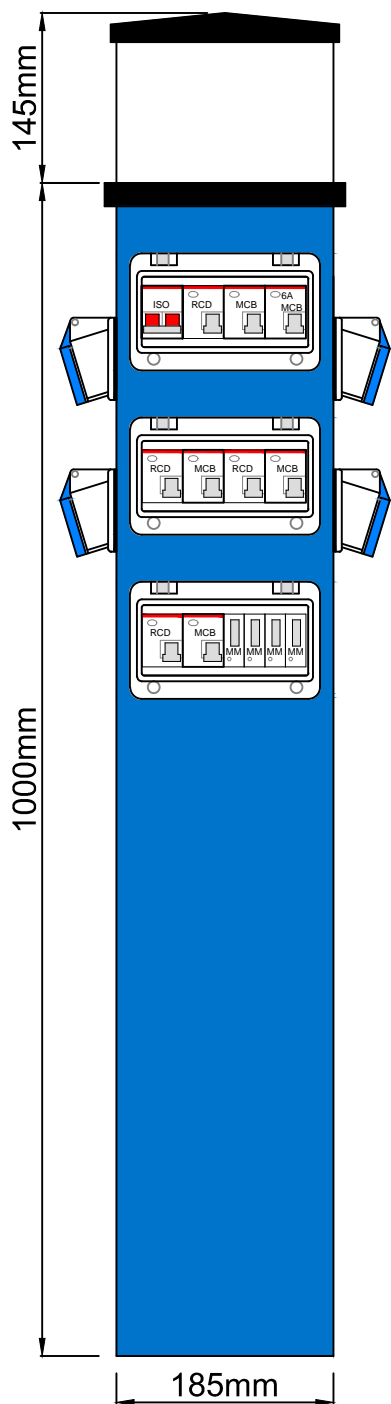

Front View

Side View

Rear View

1000mm 4 Way Original Pedestal

Incorporating:

- 4 x 16amp Single Phase Lockable Sockets
- 4 x 16amp 2 pole MCBs (ABB)
- 4 x 25amp 30mA 2 Pole RCDs (ABB)
- 1 x 100amp 2 pole Isolator
- 4 x 1 MOD Kwh Mini Meters
- 3 x 8 MOD Reset Window
- 1 x Hose Hook
- 1 x Stainless Steel $\frac{1}{2}$ " $\frac{1}{4}$ Turn Water Tap
- 1 x Photocell Controlled Standard Illumination with 1 x 6amp ABB 2 Pole Type C MCB