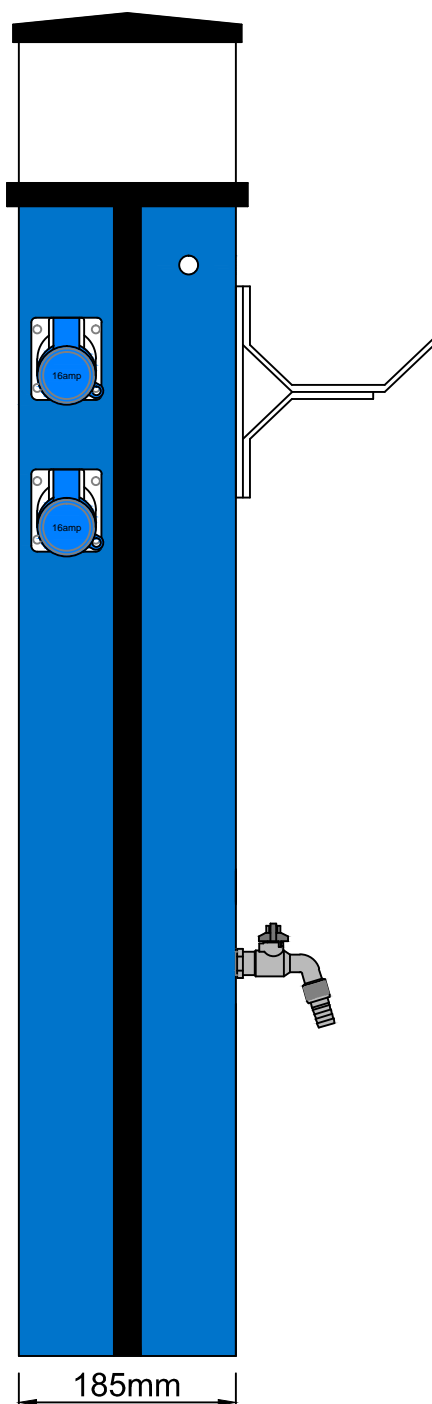

Front View

Side View

Rear View

1000mm 4 Way Original Pedestal

Incorporating:

- 4 x 16amp Single Phase Lockable Sockets
- 4 x 16amp 2 pole MCBs (ABB)
- 4 x 25amp 30mA 2 Pole RCDs (ABB)
- 1 x 100amp 2 pole Isolator
- 4 x 1 MOD Kwh Mini Meters
- 3 x 8 MOD Reset Window
- 1 x Hose Hook
- 1 x Stainless Steel $\frac{1}{2}$ " $\frac{1}{4}$ Turn Water Tap
- 1 x Photocell Controlled Standard Illumination with 1 x 6amp ABB 2 Pole Type C MCB