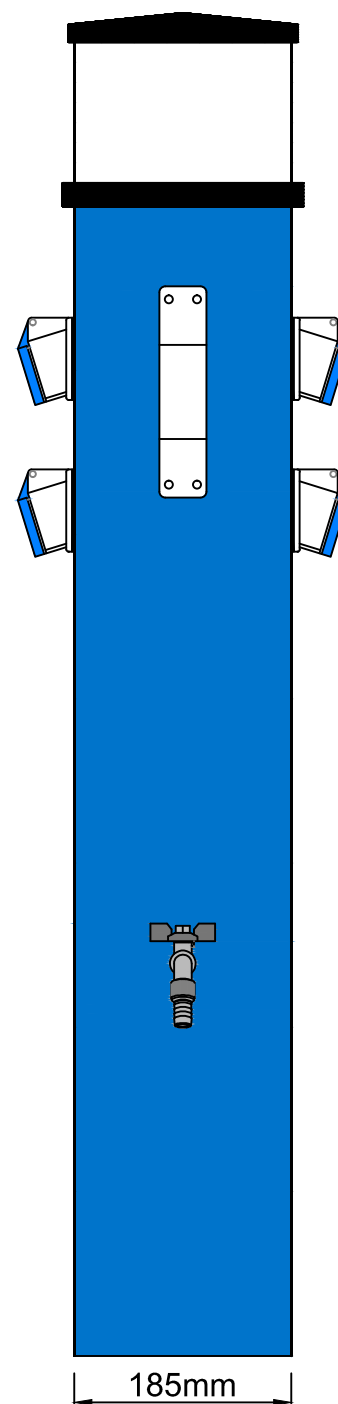

Front View

Side View

Rear View

1000mm 4 Way Original Pedestal

Incorporating:

- 4 x 16amp Single Phase Lockable Sockets
- 4 x 16amp 2 pole MCBs (ABB)
- 4 x 25amp 30mA 2 Pole RCDs (ABB)
- 1 x 100amp 2 pole Isolator
- 4 x 1 MOD Kwh Mini Meters
- 3 x 8 MOD Reset Window
- 1 x Hose Hook
- 1 x Stainless Steel $\frac{1}{2}$ " $\frac{1}{4}$ Turn Water Tap
- 1 x Photocell Controlled Standard Illumination with 1 x 6amp ABB 2 Pole Type C MCB