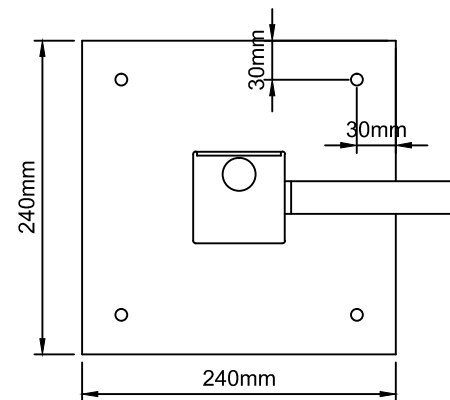

Front View

Side View

Plan View

Water Stand

Incorporating:

1 x Hose Hook

1 x 1/2" Water Tap

TE ELECTRONICS