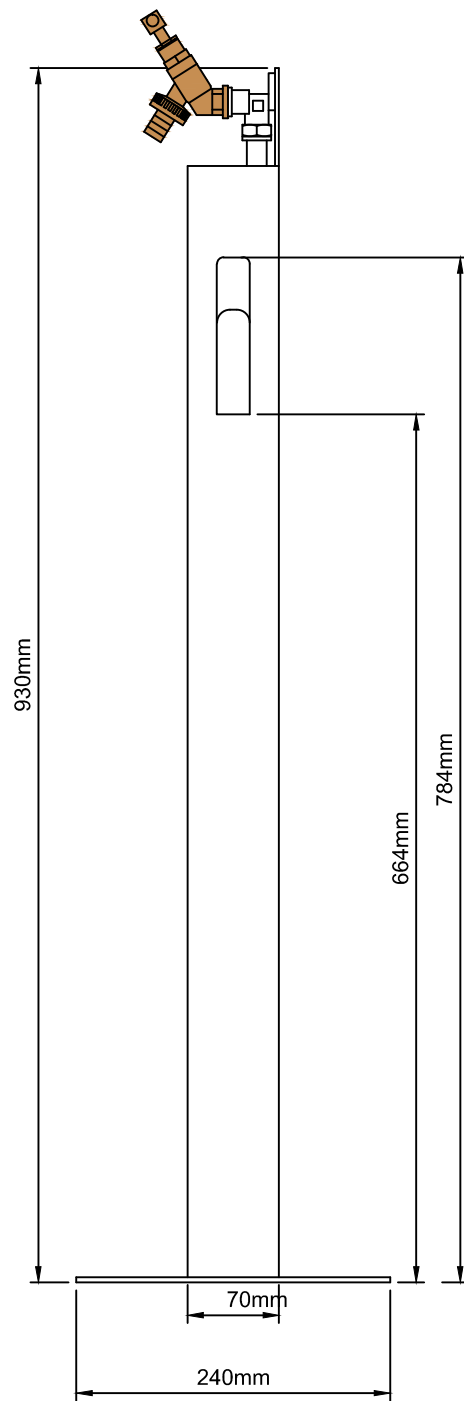

Front View

Side View

Plan View

Water Stand

Incorporating:

1 x Hose Hook

1 x 1/2" Water Tap

TE ELECTRONICS